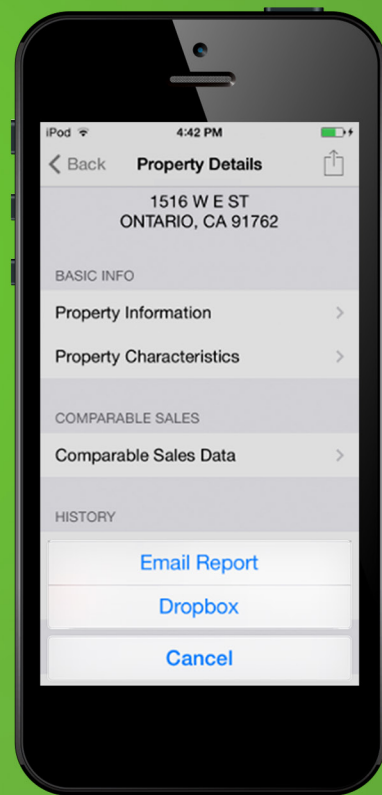

Instantly get on-location property information by using **NATProfile** from your mobile device. Features include the new **Camera View** tool, **Walking Farm** format and much more:

- Key title information
- Neighborhood farm info
- Property characteristics
- Walking farm format
- Comparable sales data
- Email property report
- Search by owner name/ APN/Address or with Camera View
- Foreclosure flag identifier
- **And much more!**