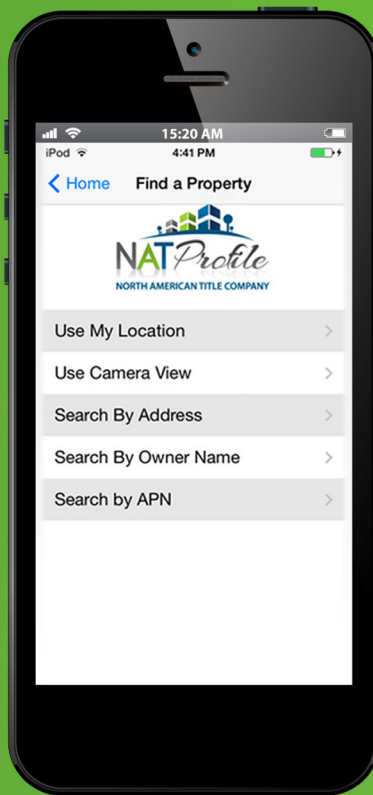

Instantly get on-location property information by using **NATProfile** from your mobile device. Features include the new **Camera View** tool, **Walking Farm** format and much more:

- Key title information
- Neighborhood farm info
- Property characteristics
- Walking farm format
- Comparable sales data
- Email property report
- Search by owner name/ APN/Address or with Camera View
- Foreclosure flag identifier
- **And much more!**